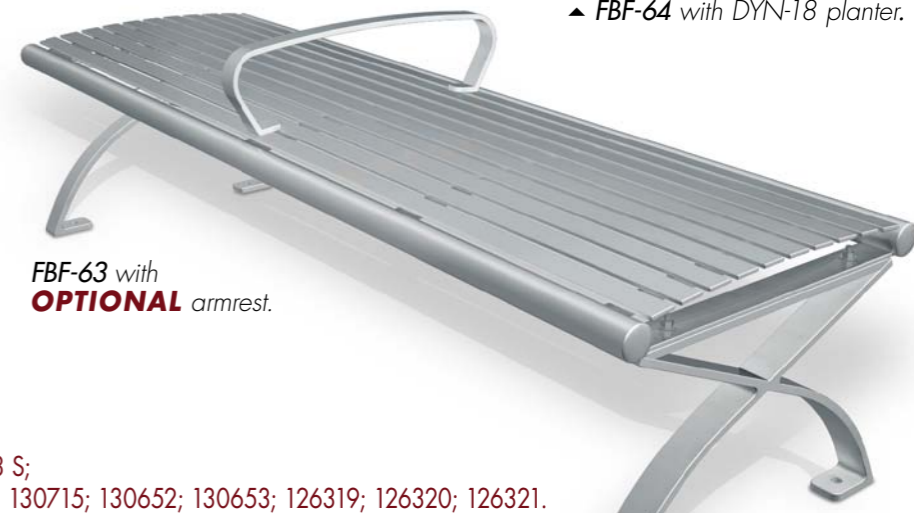

## TH-36 Litter Receptacle

Capacity: 36 gallons (136 liters) available (not shown).

FBF-64 with integrated end armrests.

▲ FBF-64 with DYN-18 planter.

FBF-63 with OPTIONAL armrest.

\*\*One or more of the following apply: US Patent(s) D581,173 S; D581,188 S; D578,783 S; D585,209 S; D595,973 S; D601,823 S; D607,229 S; D609,933 S; Canada ©130716; 130715; 130652; 130653; 126319; 126320; 126321.

# New! STREETSITES SERIES™ RAIL-MOUNT SEATS

**New! FT-30\***

See GreenSites for similar designs featuring RECYCLED PLASTIC SLATS.

**FT-30 Three Rail-Mount Seats\*\***  
 Seat length: 19 or 24 in. (483 or 610 mm). Specify surface or in-ground mount.  
 Options: Philippine mahogany or ipe wood slats.  
 Armrest (special order) for 24 in. (610 mm) seat lengths.

**New!**  
**FST-40**

Providing *personal space* in crowded settings.  
 All seat surfaces are available: 2, 3 or 4 seats per rail, backed or backless.

**New!**  
**FBFT-43**

**FST-40 Four Rail-Mount Seats\*\***  
 Seat length: 19 or 24 in. (483 or 610 mm). Horizontal steel rods. Specify surface or in-ground mount.  
 Option: Armrest (special order) for 24 in. (610 mm) seat lengths.