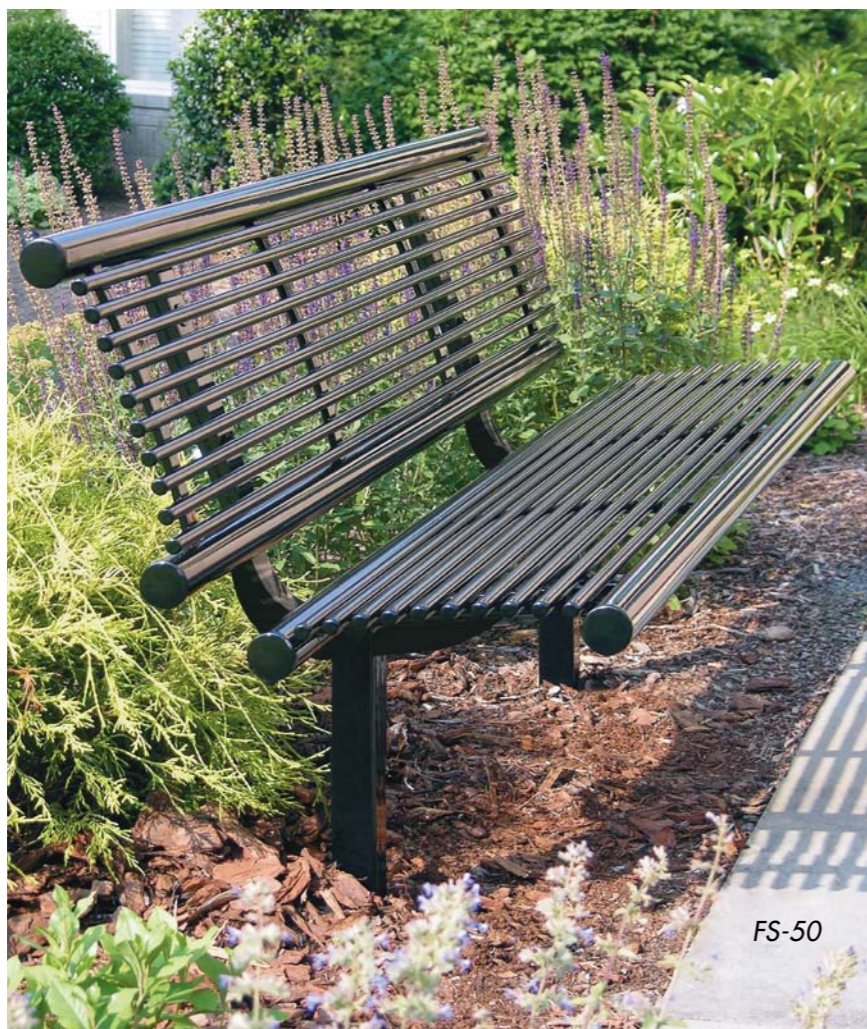

# STREETSITES SERIES™

FS-53

FBF-50

FS-50

Simple, clean lines resulting in furnishings with wide appeal. Horizontal steel tubing unifies the series and protects against wear while offering distinctive style with clean lines.

**FS-50 Bench\***

**FS-53 Backless Bench\***

Length: 4, 6 or 8 ft. (1.2, 1.8 or 2.4 meters). Horizontal steel rods. Specify surface or in-ground mount.

Options: Armrest (special order). Custom skateboard guard (patent pending).

**FBF-50 Bench\***

**FBF-53 Backless Bench\***

Length: 4, 6 or 8 ft. (1.2, 1.8 or 2.4 meters). Horizontal steel slats. Specify surface or in-ground mount.

Options: Armrest (special order). Custom skateboard guard (patent pending).